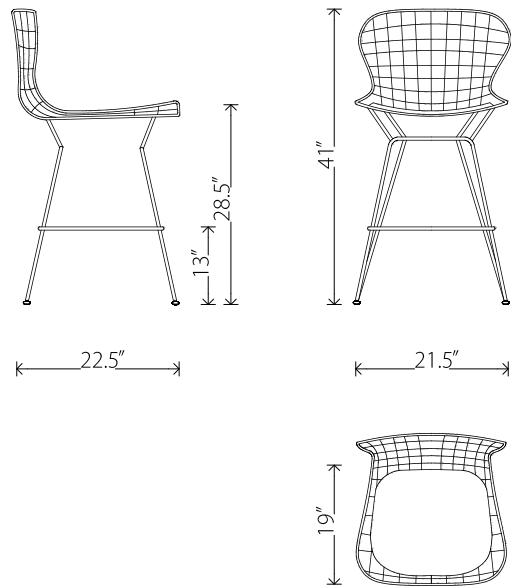

Wireback bar stool

NUOVO

size : 21½ x 22½ x 41"

SKU colours :

HGGA137 black cushion

HGGA256 white cushion

minimum order : 2

multiples of : 1

box size : 22¾ x 21¾ x 44½"

box details : reinforced
cardboard box

cuft : 12.74

gw : 71.7 lbs

nw : 66.1 lbs

cbm : 0.36

shipping format : LTL

assembly instructions : **supplied**

instruction manual : **not applicable**

TSSA registered : 11T-1566708

ULC registered : **not applicable**

technical details :

steel frame and seat with chrome finish

PVC seat covers

seat height: 28½"

seat depth: 19"

footrest height: 13"