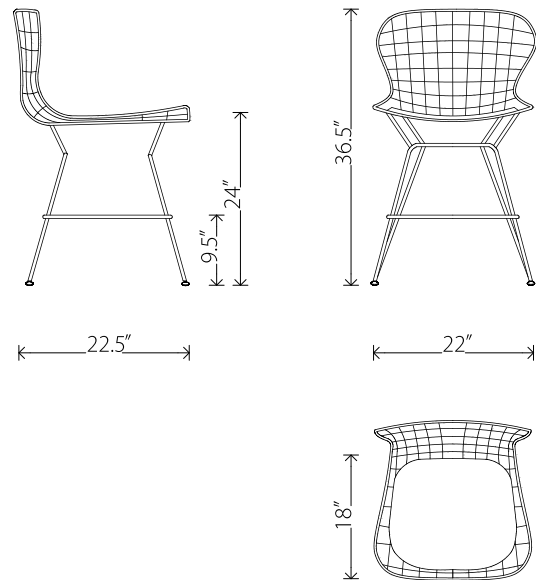

Wireback counter stool

NUOVO

size : 22 x 22½ x 36½"

SKU colours :

HGGA137C black

HGGA257 white

minimum order : 2

multiples of : 1

box size : 23 x 22½ x 42½"

box details : reinforced
cardboard box

cuft : 12.67

gw : 61.7 lbs

nw : 57.3 lbs

cbm : 0.36

shipping format : LTL

assembly instructions : **supplied**

instruction manual : **not applicable**

TSSA registered : 11T-1566708

ULC registered : **not applicable**

technical details :

steel frame and seat with chrome finish

PVC seat covers

seat height: 24"

seat depth: 18"

footrest height: 9½"