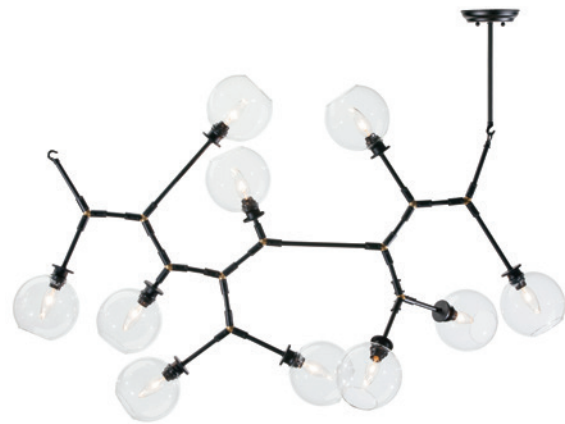

Atom 10 Pendant

HGRA162 | 46.5 x 15.8 x 33.5"
clear | black

E12 | 40W | 10 bulbs