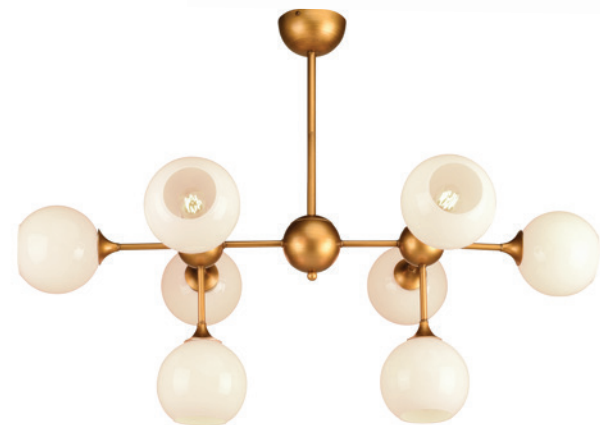

HGHO226 | 6.8 x 6 x 15"
clear | silver

G9 | 60W
bulbs included

Elsa Sconce

HGHO222 | 5.3 x 5.5 x 5.3"
clear | silver

G9 | 60W
bulbs included

Niklas

Niklas Pendant

HGRA561 | 32 x 32 x 28.8"

white | antique gold

E26 | 40W | 12 bulbs

Niklas Pendant

HGRA556 | 38.3 x 23.3 x 14.5"

white | antique gold

E26 | 60W | 8 bulbs

Niklas Pendant

HGRA555 | 23.5 x 23.5 x 14.8"