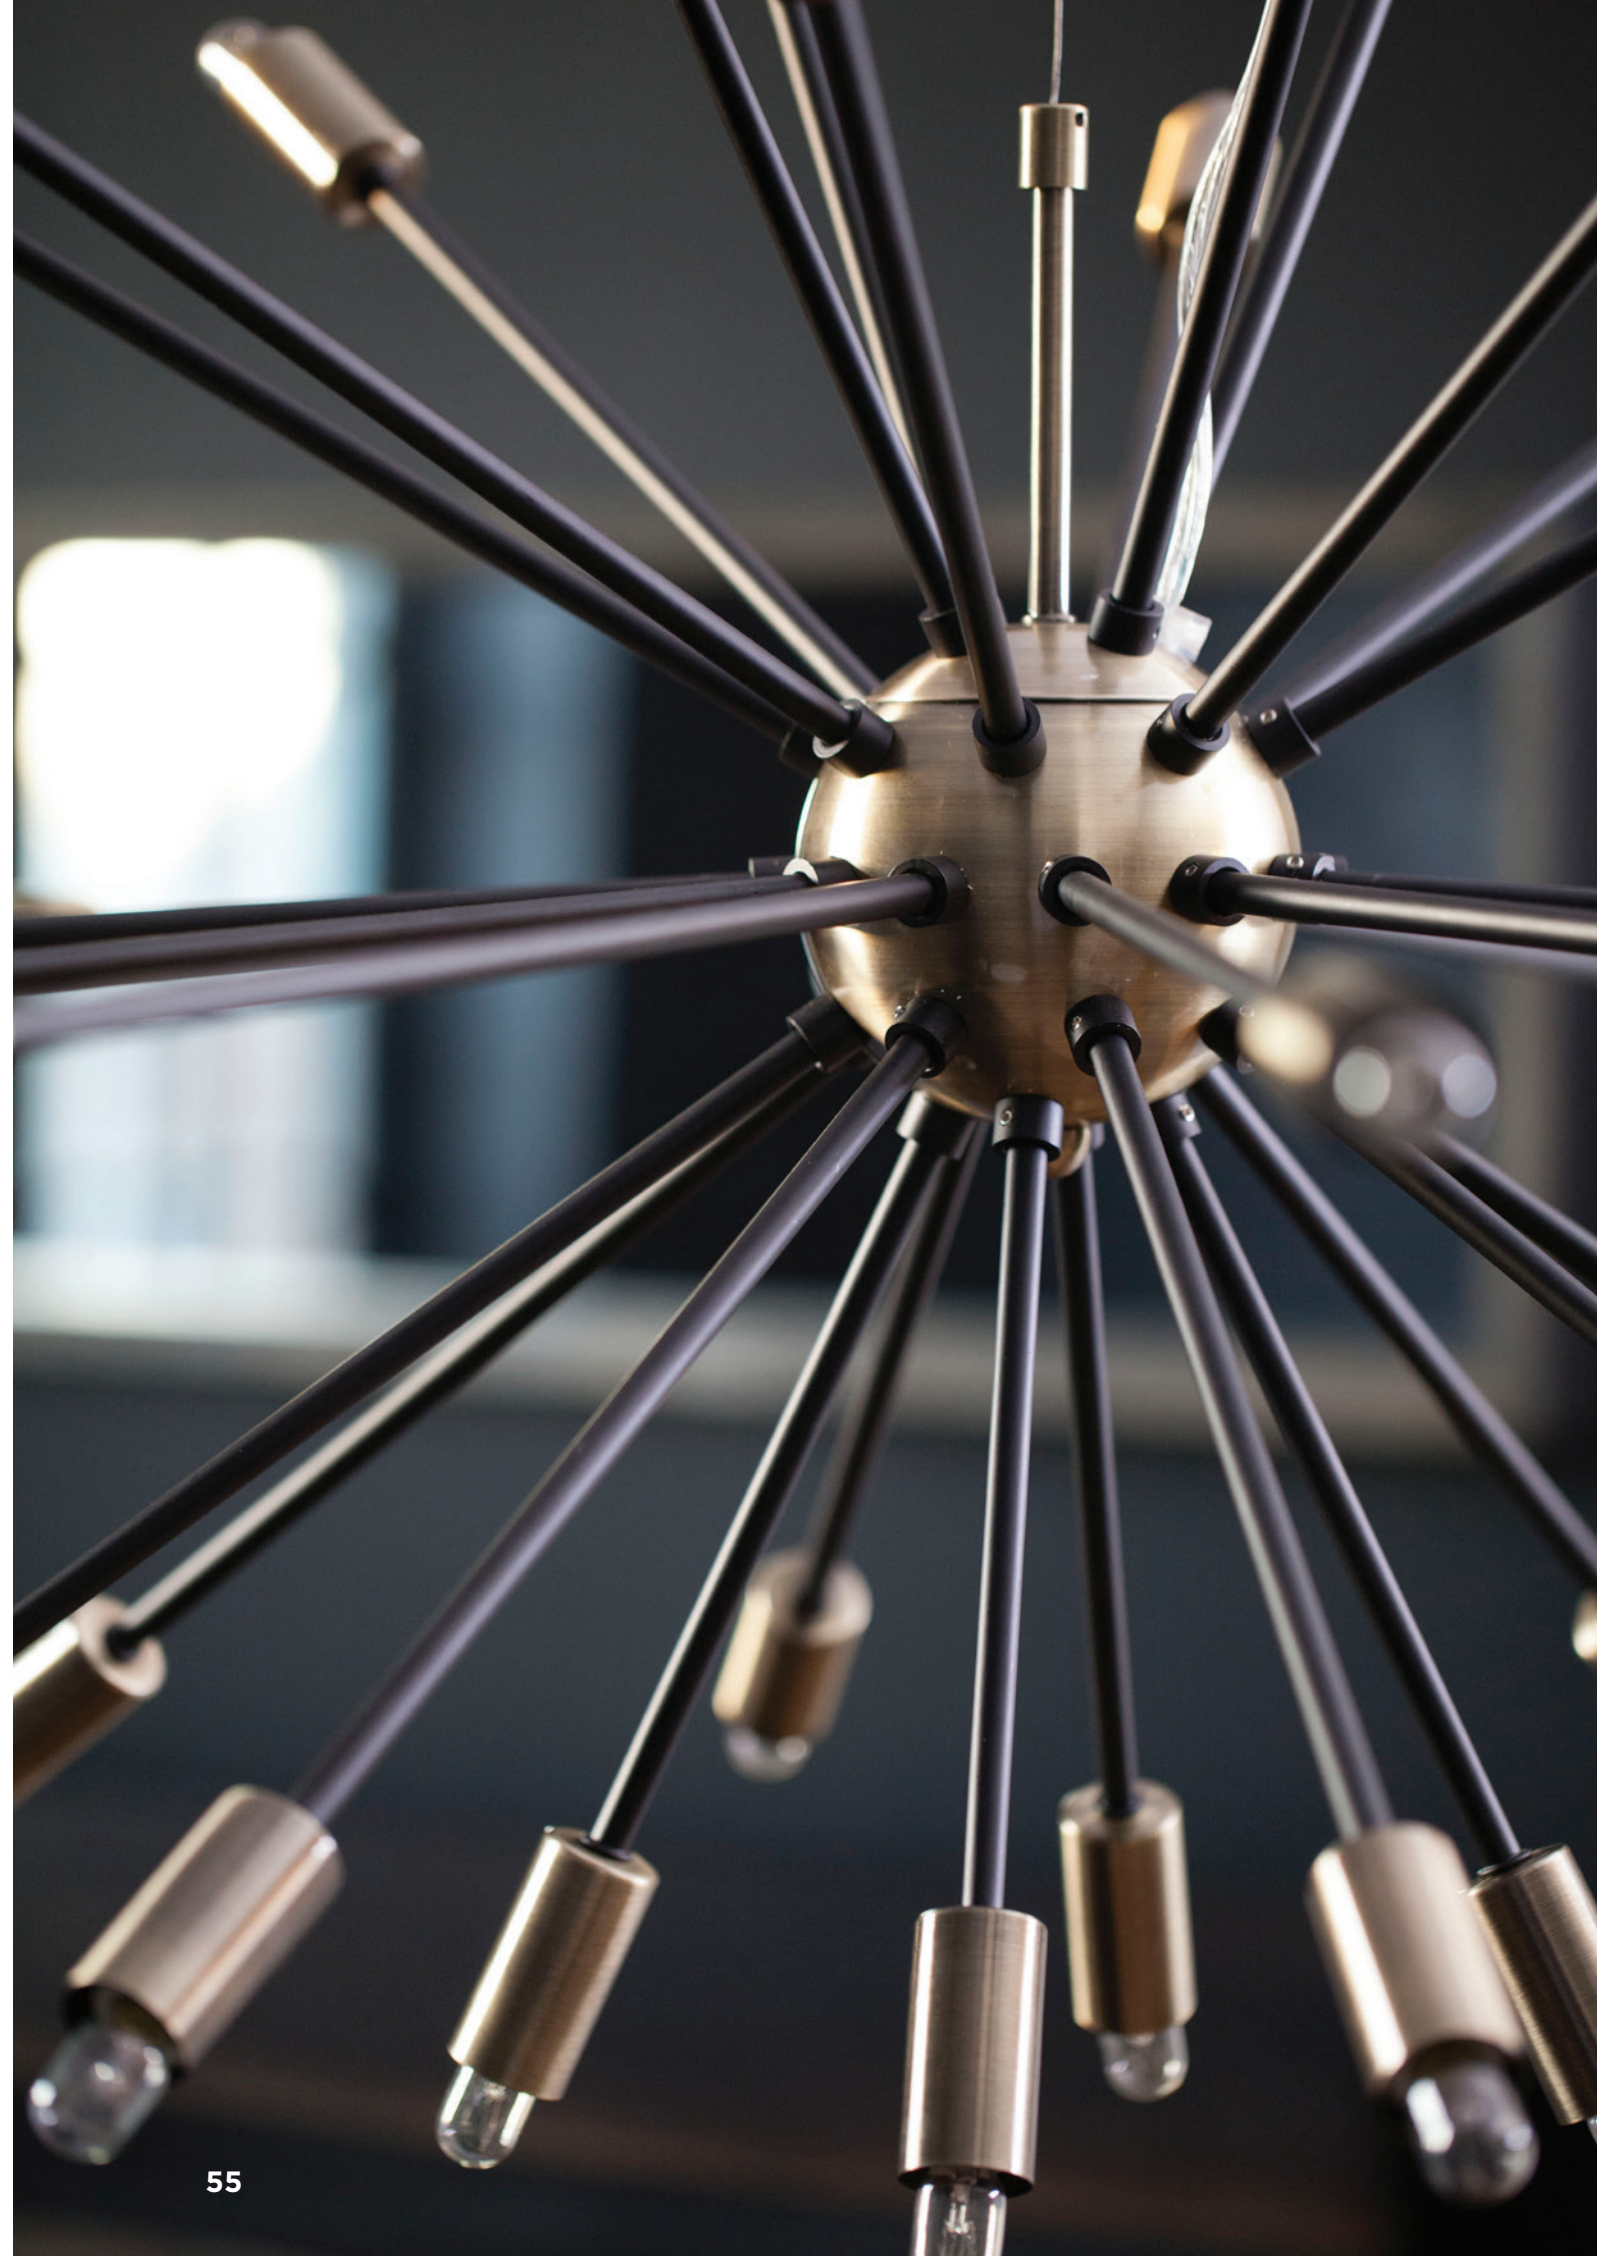

Vladimir Pendant

HGRA231 | 41.8 x 41.8 x 23.3"
copper

E12 T20 | 15W | 36 bulbs
bulbs included