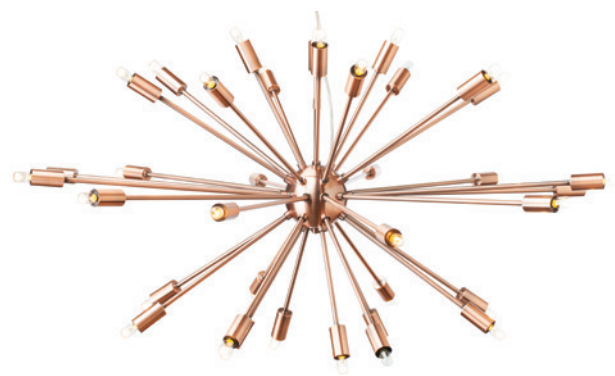

Vladimir Pendant

HGRA231 | 41.8 x 41.8 x 23.3"
copper

E12 T20 | 15W | 36 bulbs
bulbs included