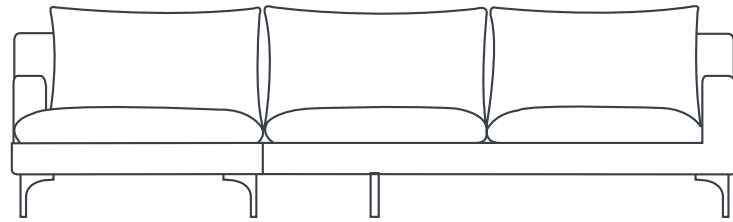

ANDERS SECTIONAL