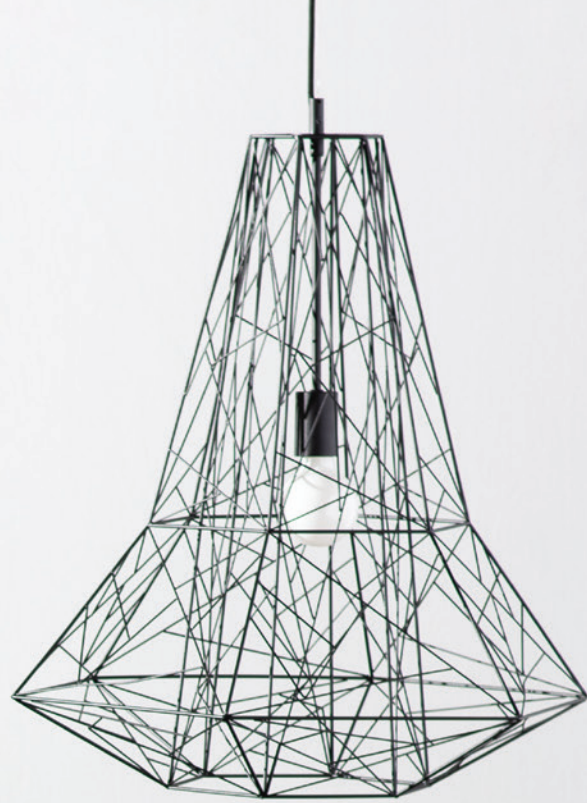

ANDERS SECTIONAL | GAULTIER COFFEE TABLE | GAULTIER SIDE TABLE | BELLA PENDANT

The Janis, a statement sectional. The low-profile frame projects a streamlined sophisticated design. A Nuevo classic, reimagined in blush velour.